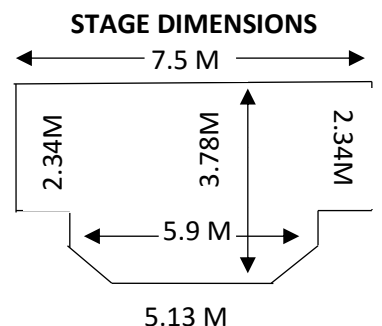

FLORENCE STREET