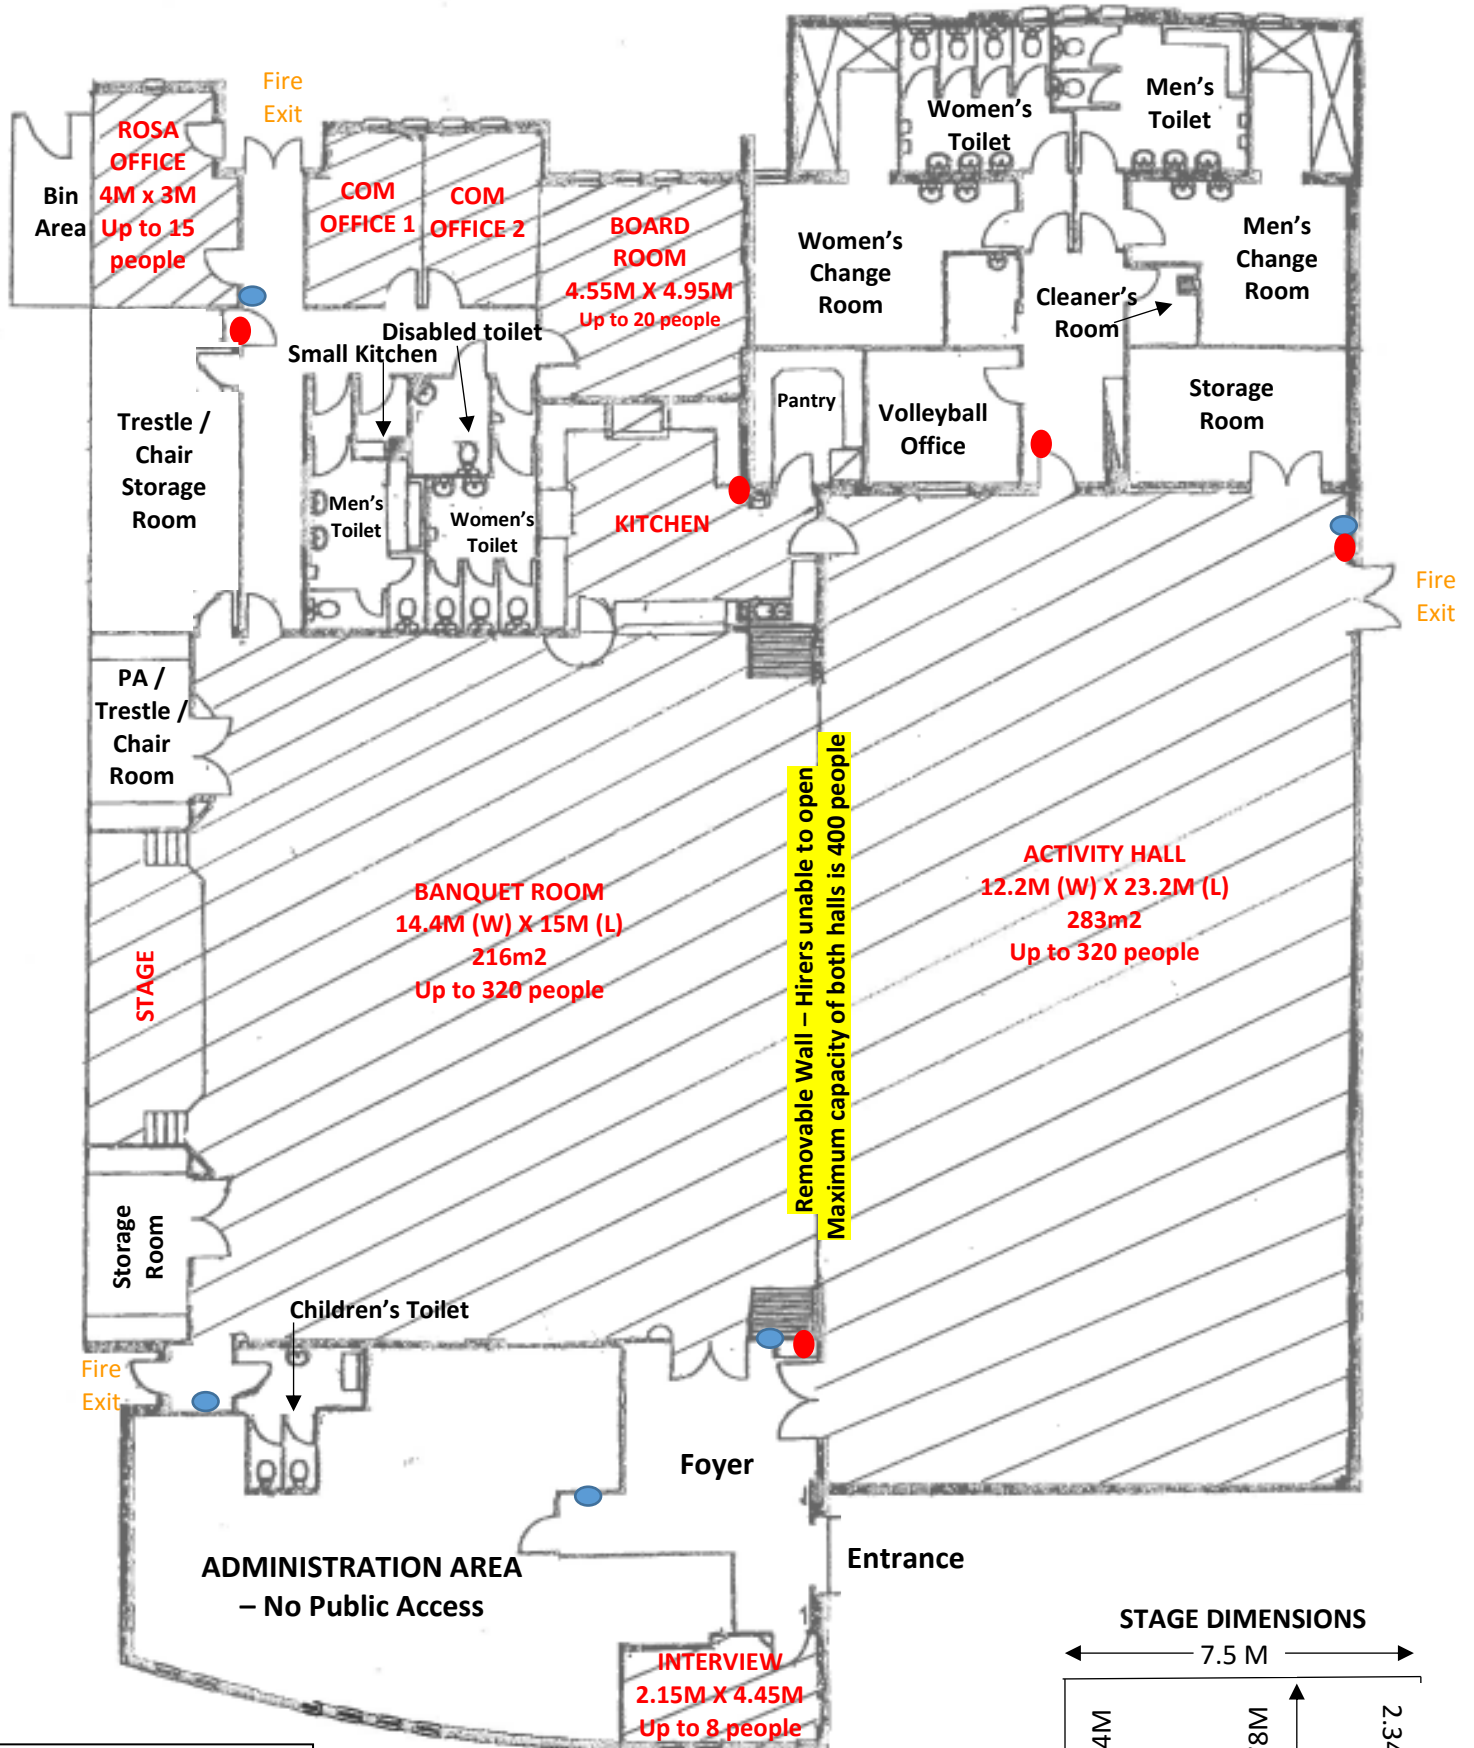

# Goodwood Community Centre Floor Plan

ROSA STREET

Fire Exit

## LEGEND

- Fire Alarm (Blue circle)
- Fire Hose / Extinguisher (Red circle)

FLORENCE STREET